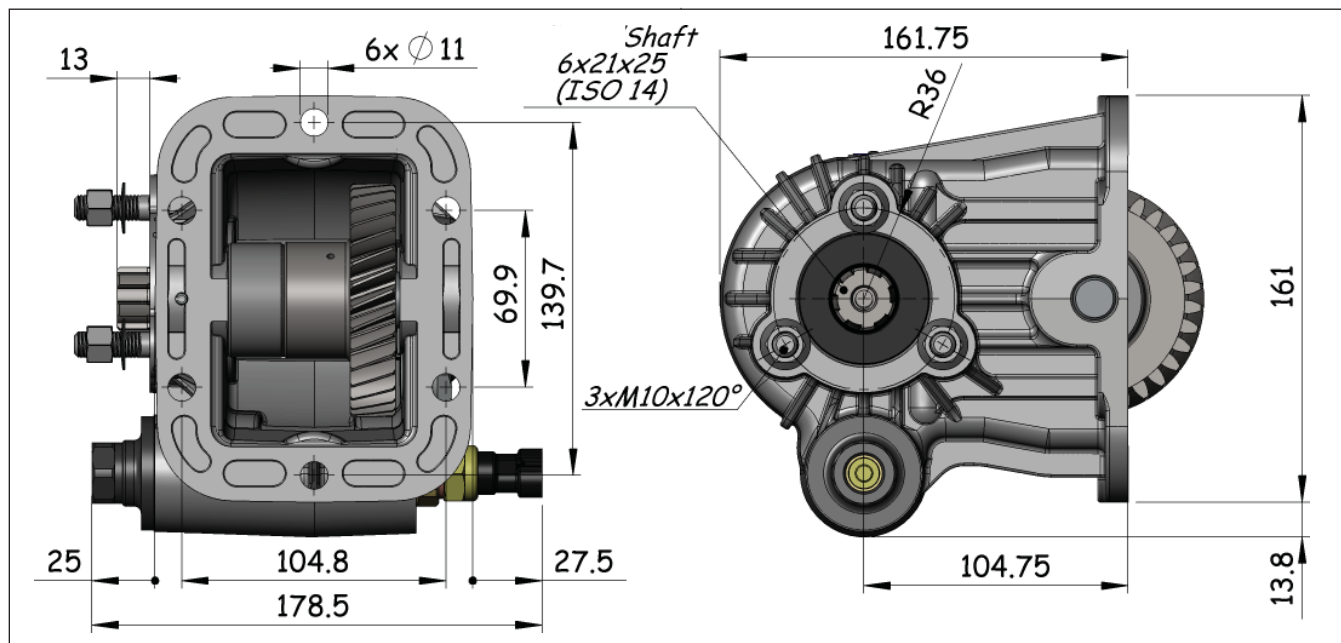

HYVA PTO'S

MECHANICALLY OPERATED POWER TAKE-OFF

Hyva

Partno. PTO only:

021214000

Type Gearbox:

ZF - IVECO

Page 1 / 1

Specifications

Type Gearbox	IVECO 5S-200 IVECO 5S-270 ZF 5S-200 ZF 5S-270 ZF 5S-300	ZF 5S-270 VO
PTO ratio@1000 eng. rpm	838 rpm	
Max torque	120 Nm	
Mounting side	Left	Left / Right
Output	Rear	
Rotation	Cw	

Mounting kit

Part no.	021465000
----------	-----------