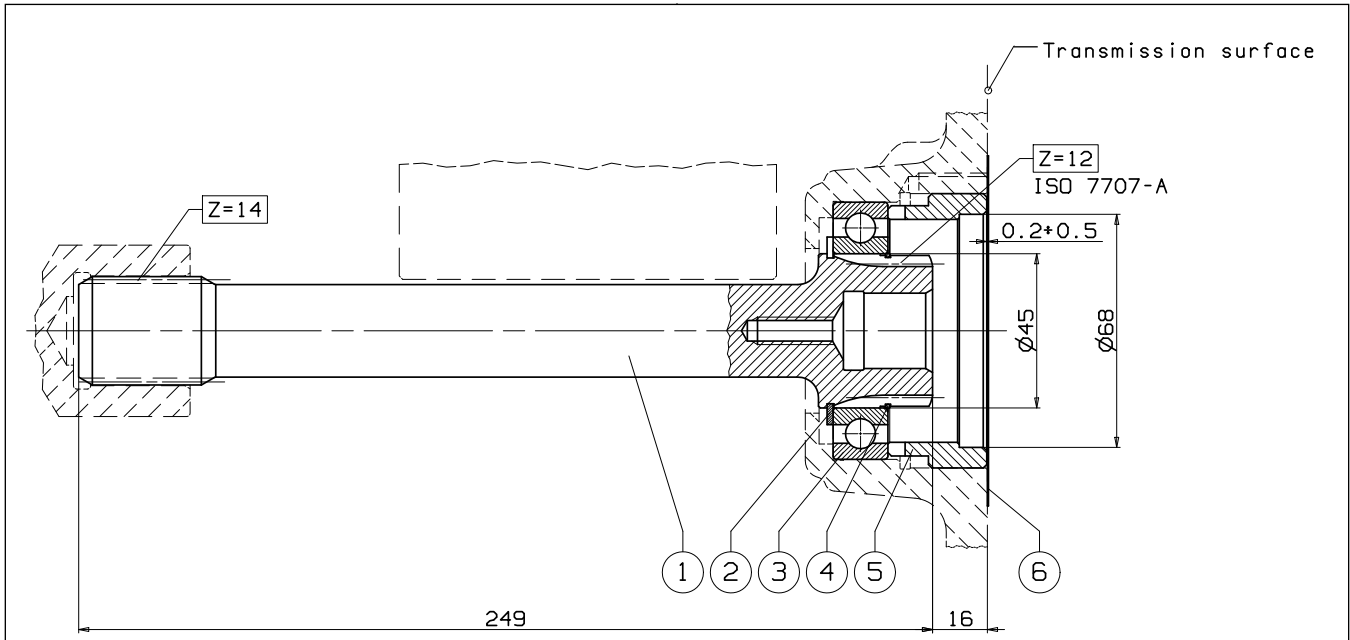

HYVA QUILL SHAFT

QUILL SHAFT

Hyva

Partno.:

021314005

Gearbox:

ZF

Page 1 / 1

Parts list			
No.	Partno.:	Description	Qty.
1		Quill shaft	1
2		Circlip E 45	1
3		Ball bearing 45x75x16	1
4		Bearing back-up ring	1
5		PTO guiding ring	1
6		Gasket	1

General informations

In assembly phase check that the position 5 ring is internal by 0.2-0.5 mm, with respect to the trasmission surface.